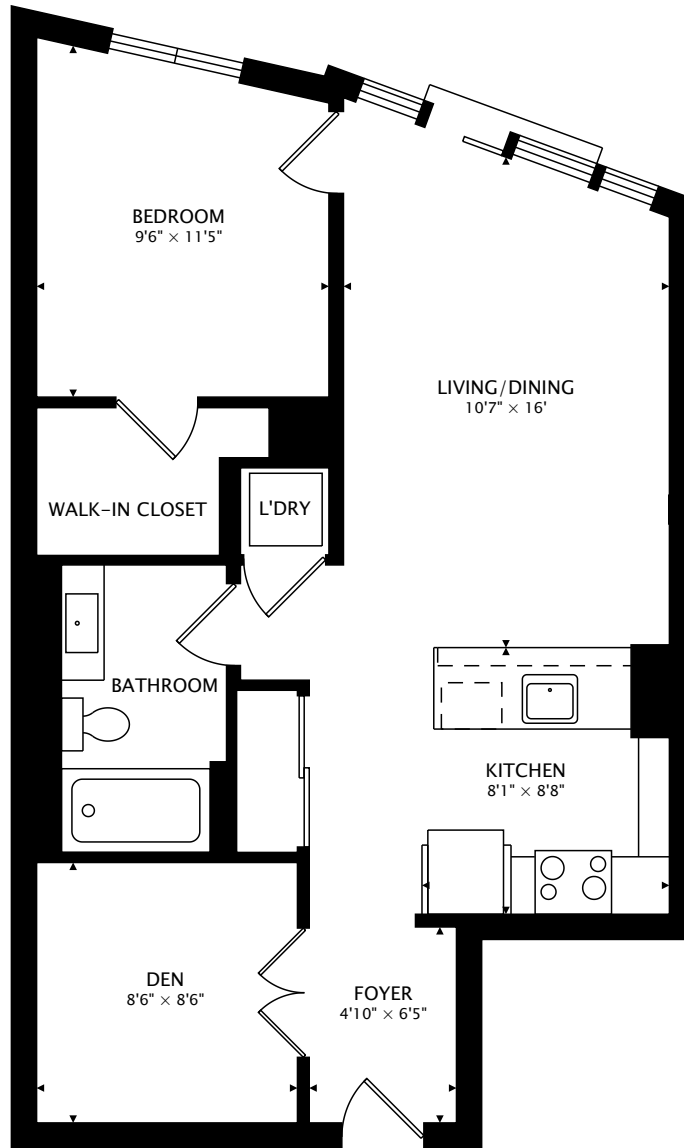

1 VALHALLA INN ROAD #806  
TORONTO, ONTARIO M9B 1S9

689 sq ft