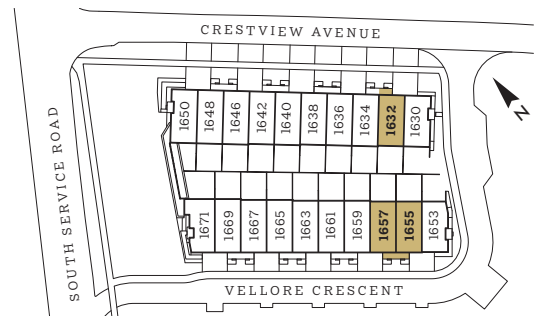

Basement

1632 Crestview Avenue + 1655 | 1657 Vellore Crescent

The Chopin

Three Bedroom *plus* Media Room
2,241 SF // GROUND LEVEL

The Chopin

Three Bedroom *plus* Media Room
2,241 SF // MAIN LEVEL

1632 Crestview Avenue + 1655 | 1657 Vellore Crescent

The Chopin

Three Bedroom *plus* Media Room
2,241 SF // UPPER LEVEL

1632 Crestview Avenue + 1655 | 1657 Vellore Crescent