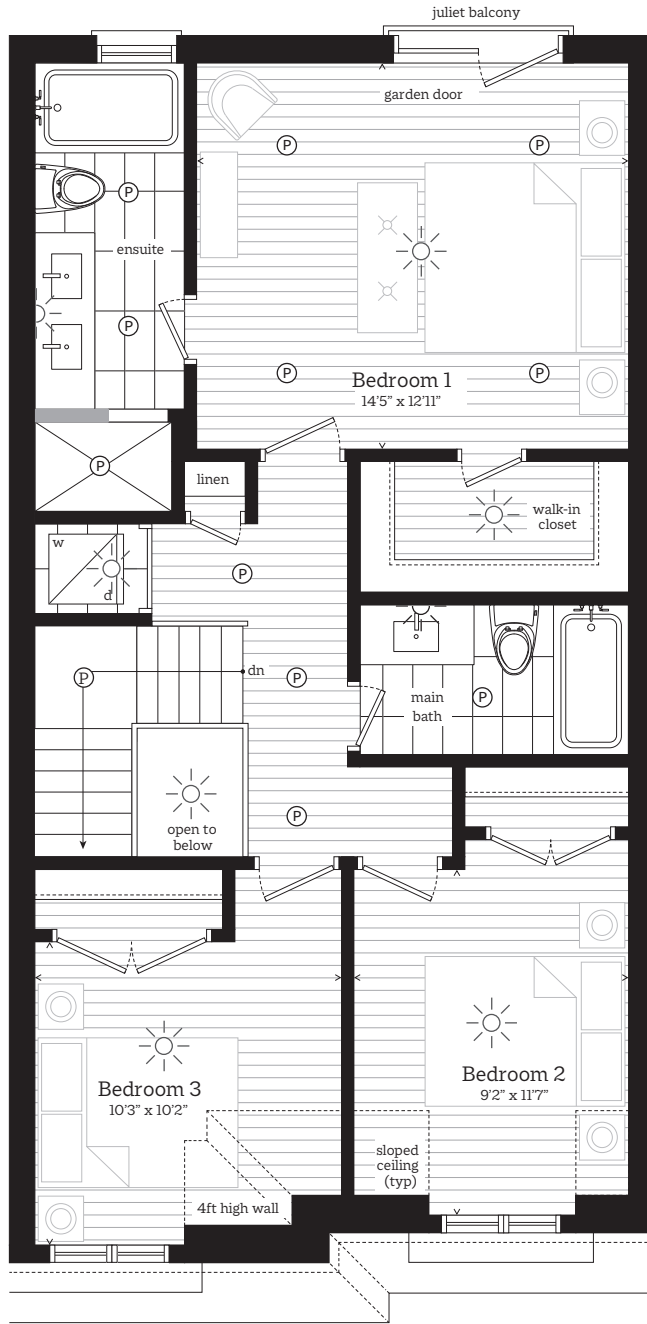

Basement

1632 Crestview Avenue + 1655 | 1657 Vellore Crescent

The Chopin

Three Bedroom *plus* Media Room
2,241 SF // GROUND LEVEL

The Chopin

Three Bedroom *plus* Media Room
2,241 SF // MAIN LEVEL

1632 Crestview Avenue + 1655 | 1657 Vellore Crescent

The Chopin

Three Bedroom *plus* Media Room
2,241 SF // UPPER LEVEL

1632 Crestview Avenue + 1655 | 1657 Vellore Crescent