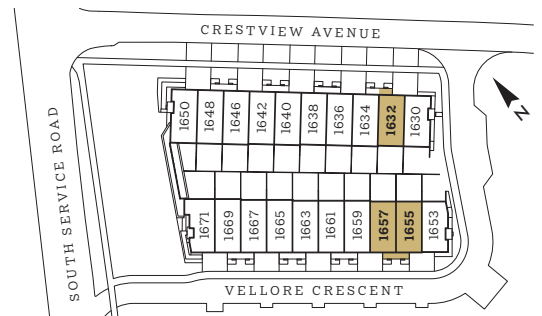

Basement

1632 Crestview Avenue + 1655 | 1657 Vellore Crescent

The Chopin

Three Bedroom *plus* Media Room
2,241 SF // GROUND LEVEL

The Chopin

Three Bedroom *plus* Media Room
2,241 SF // MAIN LEVEL

1632 Crestview Avenue + 1655 | 1657 Vellore Crescent

The Chopin

Three Bedroom *plus* Media Room
2,241 SF // UPPER LEVEL

1632 Crestview Avenue + 1655 | 1657 Vellore Crescent