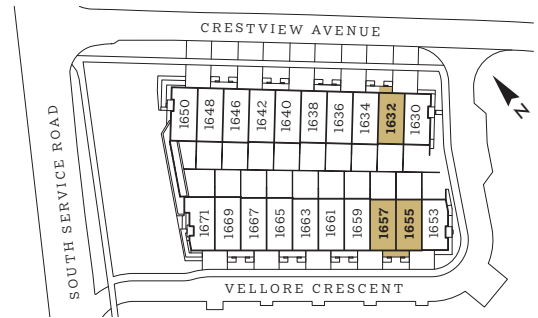

Basement

1632 Crestview Avenue + 1655 | 1657 Vellore Crescent

The Chopin

Three Bedroom *plus* Media Room
2,241 SF // GROUND LEVEL

The Chopin

Three Bedroom *plus* Media Room
2,241 SF // MAIN LEVEL

1632 Crestview Avenue + 1655 | 1657 Vellore Crescent

The Chopin

Three Bedroom *plus* Media Room
2,241 SF // UPPER LEVEL

1632 Crestview Avenue + 1655 | 1657 Vellore Crescent