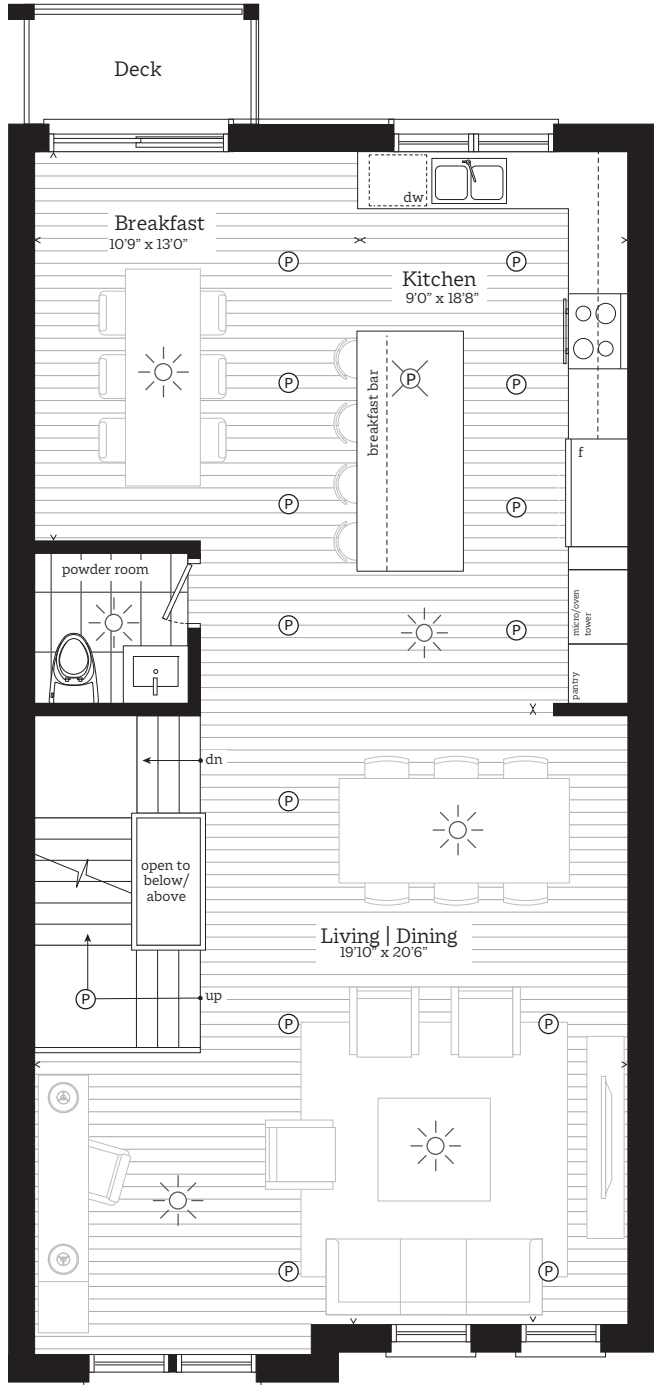

Basement

1632 Crestview Avenue + 1655 | 1657 Vellore Crescent

The Chopin

Three Bedroom *plus* Media Room
2,241 SF // GROUND LEVEL

The Chopin

Three Bedroom *plus* Media Room
2,241 SF // MAIN LEVEL

1632 Crestview Avenue + 1655 | 1657 Vellore Crescent

The Chopin

Three Bedroom *plus* Media Room
2,241 SF // UPPER LEVEL

1632 Crestview Avenue + 1655 | 1657 Vellore Crescent