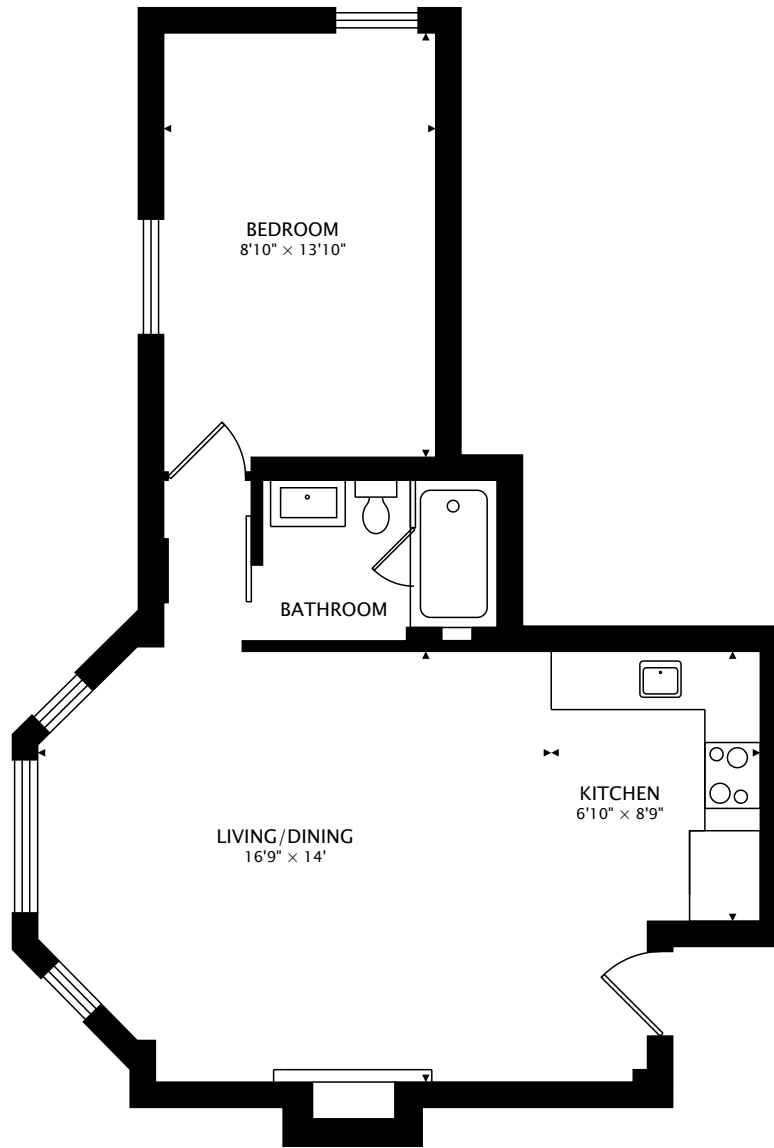

212 SAINT GEORGE STREET #309
TORONTO, ONTARIO M5R 2N8

562 sq ft