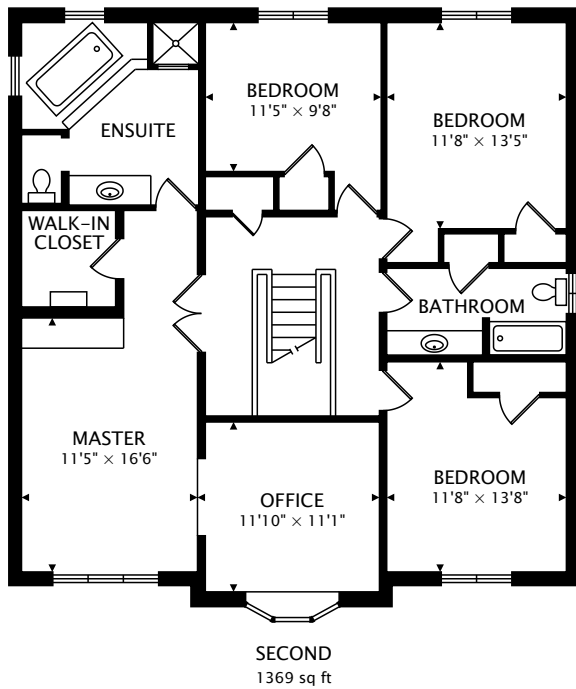

3864 SEEBRING CRESCENT

MISSISSAUGA, ONTARIO L5L 3X7

TOTAL
2837 sq ft + 1500 sq ft BELOW GRADE

3864 SEEBRING CRESCENT

MISSISSAUGA, ONTARIO L5L 3X7

TOTAL
2837 sq ft + 1500 sq ft BELOW GRADE