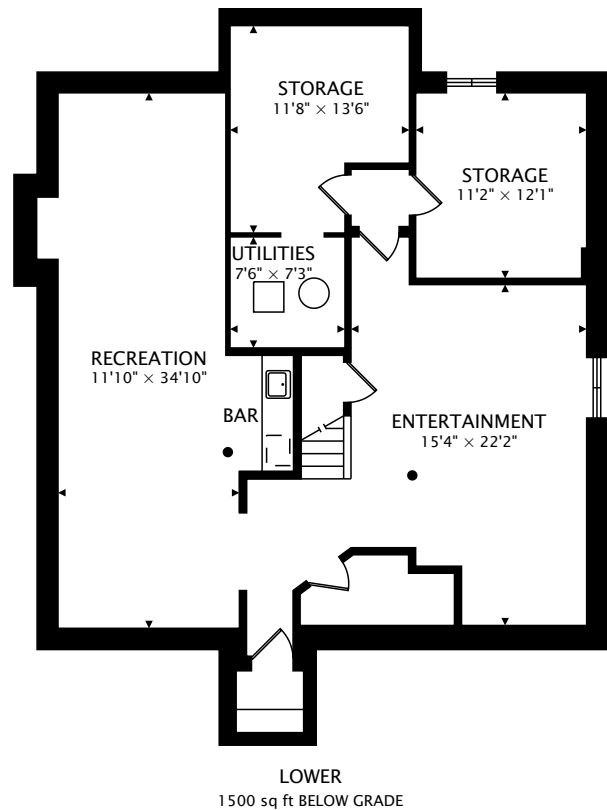

3864 SEEBRING CRESCENT

MISSISSAUGA, ONTARIO L5L 3X7

TOTAL
2837 sq ft + 1500 sq ft BELOW GRADE

3864 SEEBRING CRESCENT

MISSISSAUGA, ONTARIO L5L 3X7

TOTAL
2837 sq ft + 1500 sq ft BELOW GRADE