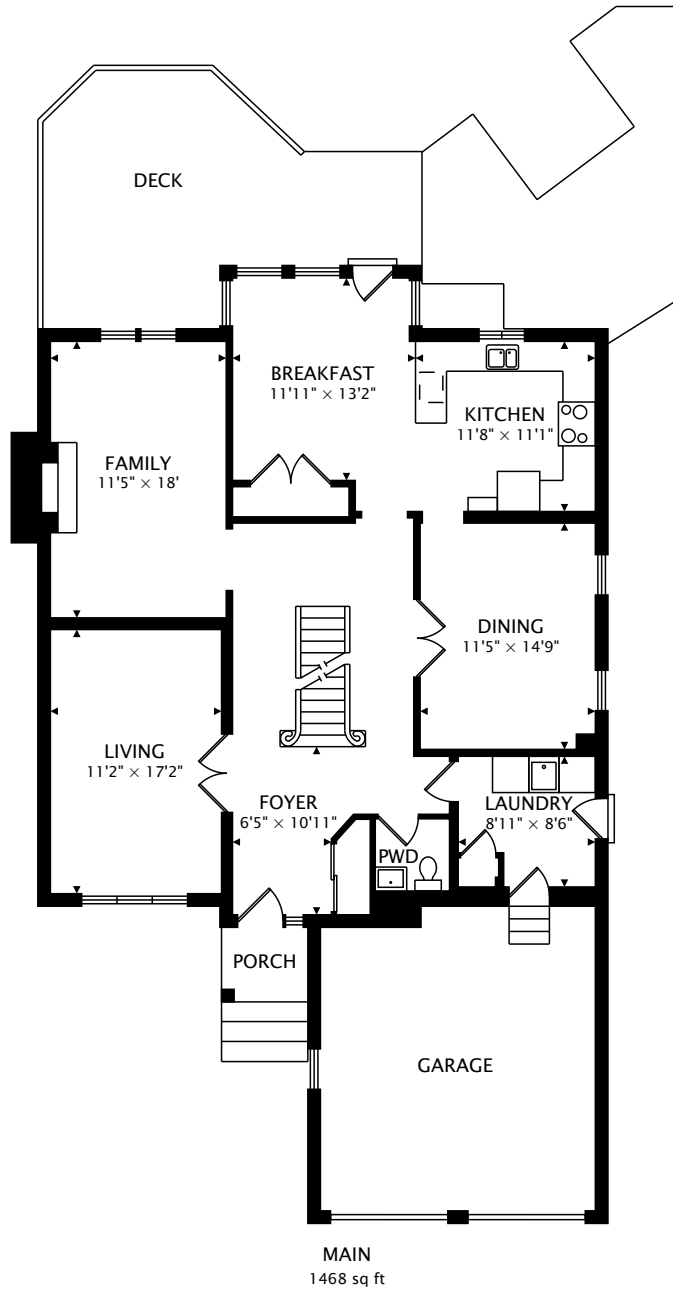

3864 SEEBRING CRESCENT

MISSISSAUGA, ONTARIO L5L 3X7

TOTAL
2837 sq ft + 1500 sq ft BELOW GRADE

3864 SEEBRING CRESCENT

MISSISSAUGA, ONTARIO L5L 3X7

TOTAL
2837 sq ft + 1500 sq ft BELOW GRADE