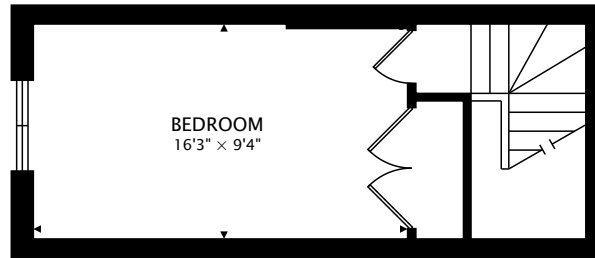

3926 MOON LILY CRESCENT

MISSISSAUGA, ONTARIO L5N 7P4

TOTAL
1941 sq ft + 861 sq ft BELOW GRADE

3926 MOON LILY CRESCENT
MISSISSAUGA, ONTARIO L5N 7P4

THIRD
219 sq ft

LOWER
861 sq ft BELOW GRADE

TOTAL
1941 sq ft + 861 sq ft BELOW GRADE