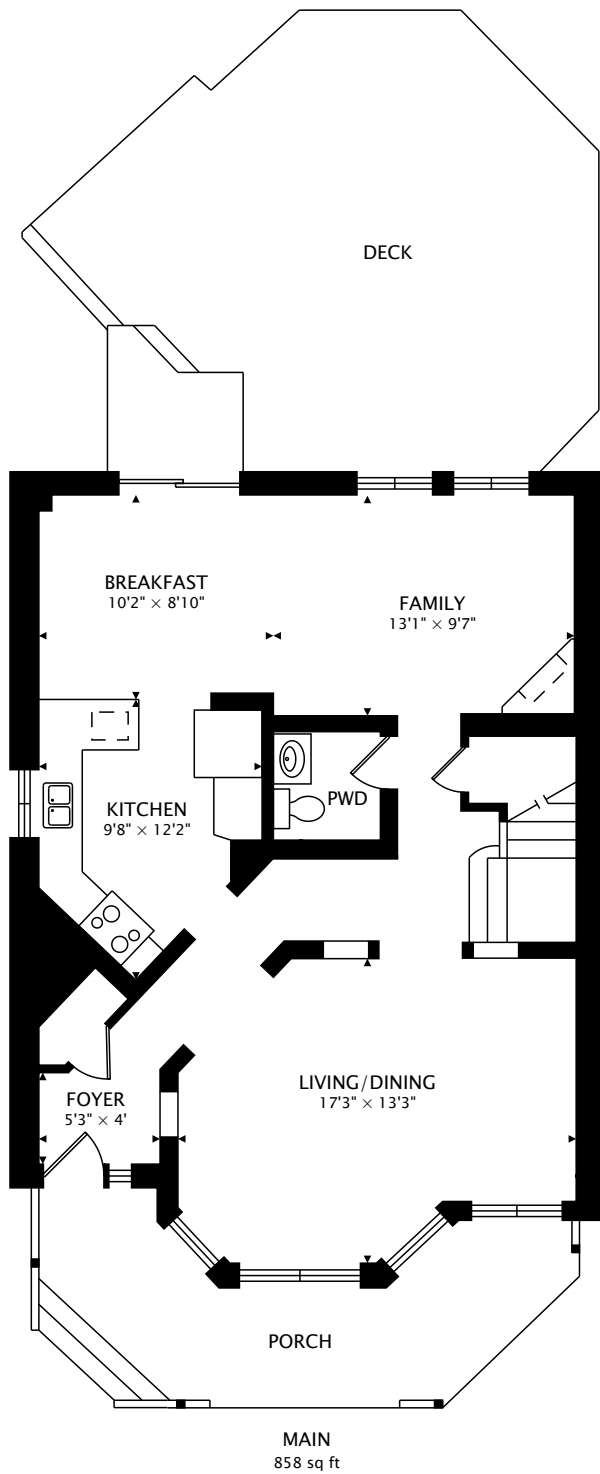

3926 MOON LILY CRESCENT

MISSISSAUGA, ONTARIO L5N 7P4

TOTAL
1941 sq ft + 861 sq ft BELOW GRADE

3926 MOON LILY CRESCENT
MISSISSAUGA, ONTARIO L5N 7P4

THIRD
219 sq ft

LOWER
861 sq ft BELOW GRADE

TOTAL
1941 sq ft + 861 sq ft BELOW GRADE