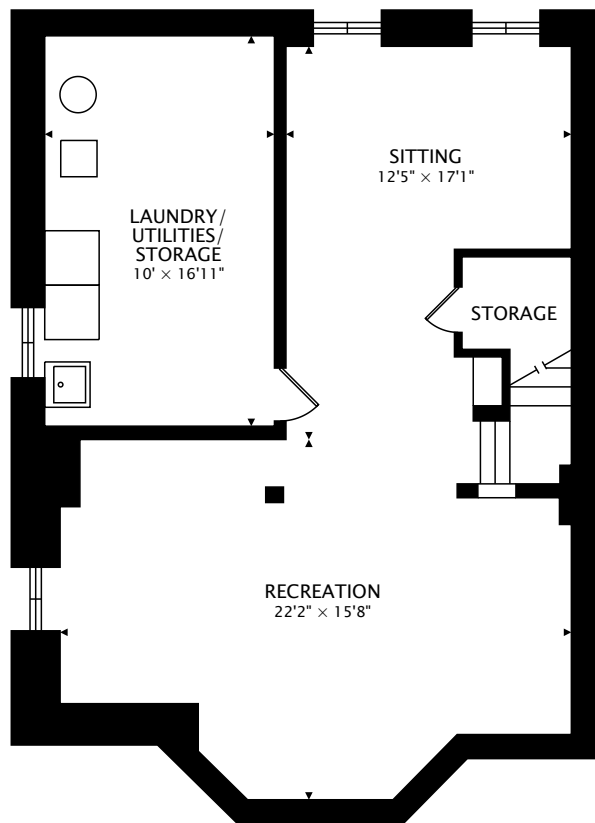

3926 MOON LILY CRESCENT

MISSISSAUGA, ONTARIO L5N 7P4

TOTAL
1941 sq ft + 861 sq ft BELOW GRADE

3926 MOON LILY CRESCENT
MISSISSAUGA, ONTARIO L5N 7P4

THIRD
219 sq ft

LOWER
861 sq ft BELOW GRADE

TOTAL
1941 sq ft + 861 sq ft BELOW GRADE