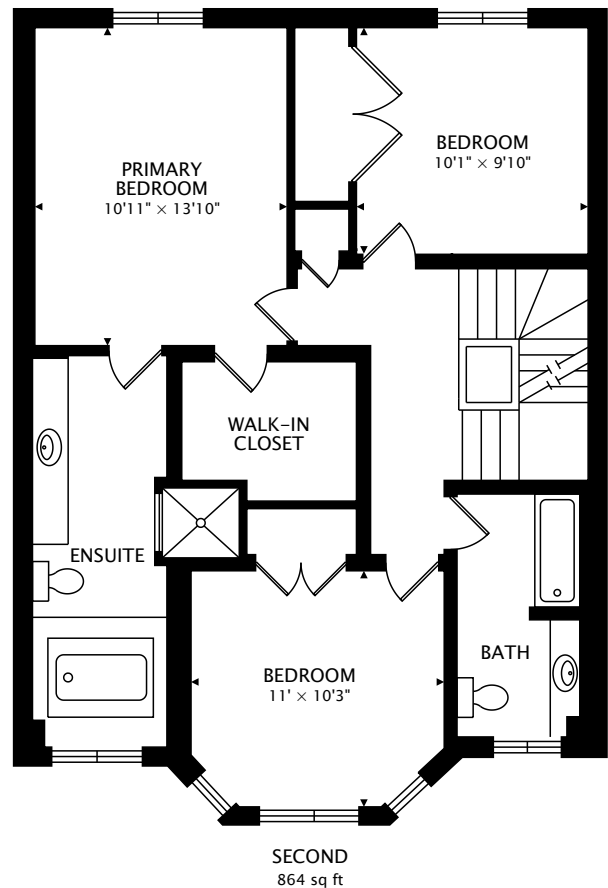

3926 MOON LILY CRESCENT

MISSISSAUGA, ONTARIO L5N 7P4

TOTAL
1941 sq ft + 861 sq ft BELOW GRADE

3926 MOON LILY CRESCENT
MISSISSAUGA, ONTARIO L5N 7P4

THIRD
219 sq ft

LOWER
861 sq ft BELOW GRADE

TOTAL
1941 sq ft + 861 sq ft BELOW GRADE