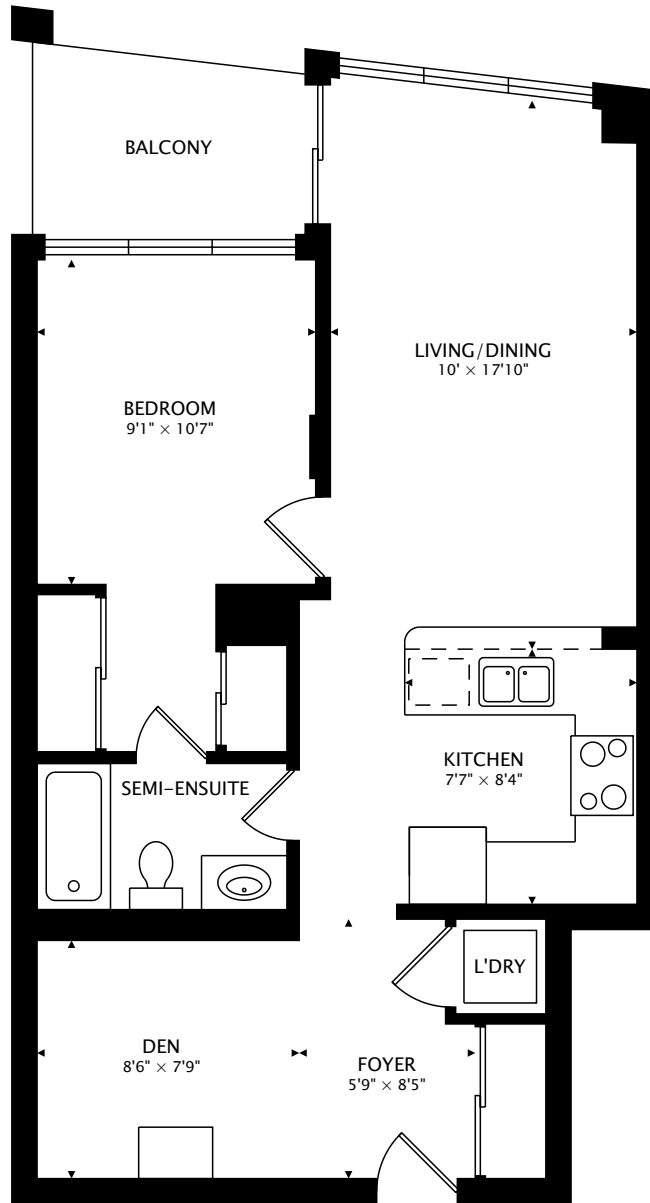

3985 GRAND PARK DRIVE #707
MISSISSAUGA, ONTARIO L5B 4M6

675 sq ft + 51 sq ft BALCONY