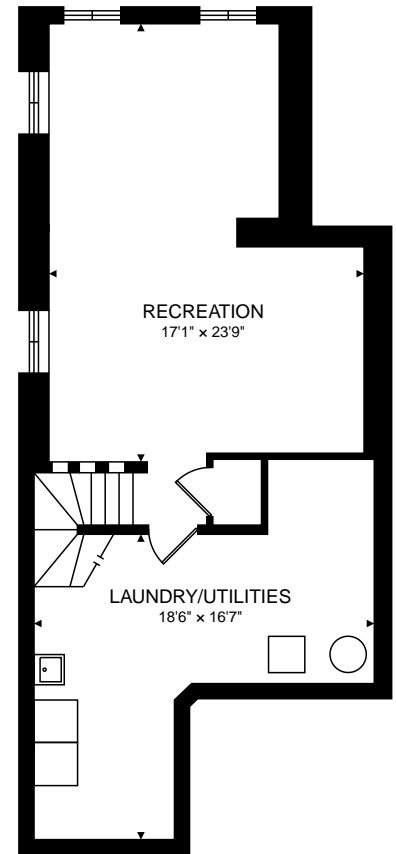

5854 YACHTSMAN CROSSING,
MISSISSAUGA, ON

SECOND
828 sq ft

MAIN
775 sq ft

LOWER
737 sq ft BELOW GRADE

TOTAL

1603 sq ft + 737 sq ft BELOW GRADE

CAPTURED ON: 10 OCT 2018
DIMENSIONS, AREAS, LAYOUTS AND DETAILS ARE APPROXIMATE
AND SHOULD BE CONSIDERED ILLUSTRATIVE ONLY.