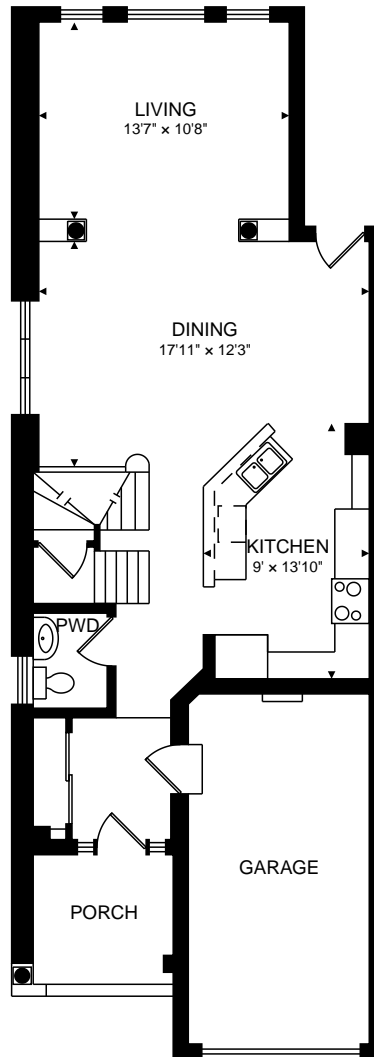

5854 YACHTSMAN CROSSING,
MISSISSAUGA, ON

SECOND
828 sq ft

MAIN
775 sq ft

LOWER
737 sq ft BELOW GRADE

TOTAL

1603 sq ft + 737 sq ft BELOW GRADE

CAPTURED ON: 10 OCT 2018
DIMENSIONS, AREAS, LAYOUTS AND DETAILS ARE APPROXIMATE
AND SHOULD BE CONSIDERED ILLUSTRATIVE ONLY.