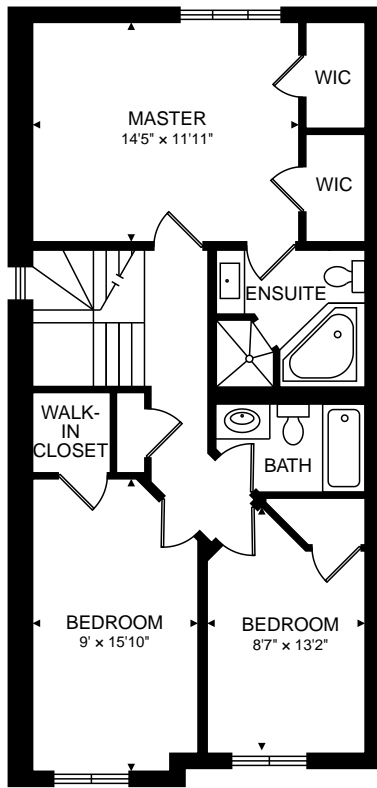

5854 YACHTSMAN CROSSING,
MISSISSAUGA, ON

SECOND
828 sq ft

MAIN
775 sq ft

LOWER
737 sq ft BELOW GRADE

TOTAL

1603 sq ft + 737 sq ft BELOW GRADE

CAPTURED ON: 10 OCT 2018
DIMENSIONS, AREAS, LAYOUTS AND DETAILS ARE APPROXIMATE
AND SHOULD BE CONSIDERED ILLUSTRATIVE ONLY.